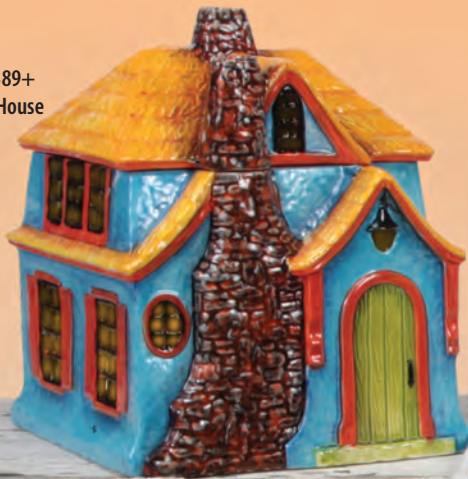

CD1389+
Fairy House